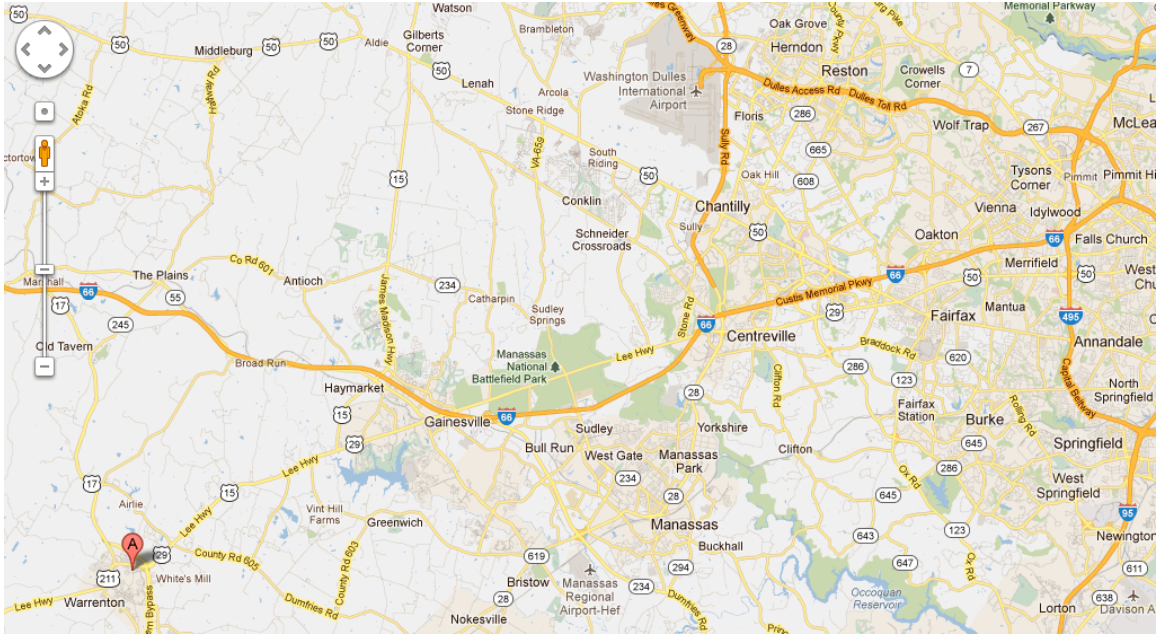

## Directions to Mindwrap, Inc.

492 Blackwell Road, Warrenton VA 20186

Phone: (540) 347-2552

### **From Dulles Airport:**

Take airport exit onto Dulles Airport Access road. Pass the gas station just outside the airport and get off at exit 9A onto VA 28 south towards Centreville/US 50/I-66. Go south on 28 for about 8-10 miles, then take I-66 West towards Front Royal. Continue west on I-66 for 10 miles to exit 43A for US-20/Lee Highway. Follow US-29 for 12 miles to Warrenton. Follow signs for US-211 into Warrenton. At first light, turn left onto Blackwell Road. Go 1/5<sup>th</sup> mile and turn right into parking lot for 492 Blackwell. This is the Long and Foster building. Mindwrap is in Suite 202 on the second floor.

### **From the Washington beltway (Interstate 495):**

Take exist 49 onto I-66 West towards Manassas/Front Royal. Go 22 miles and take exit 43A for US-20/Lee Highway. Follow US-29 for 12 miles to Warrenton. Follow signs for US-211 into Warrenton. At first light (a Sheetz gas station is on the right), turn left onto Blackwell Road. Go 1/5<sup>th</sup> mile and turn right into parking lot for 492 Blackwell. This is the Long and Foster building. Mindwrap is in Suite 202 on the second floor.